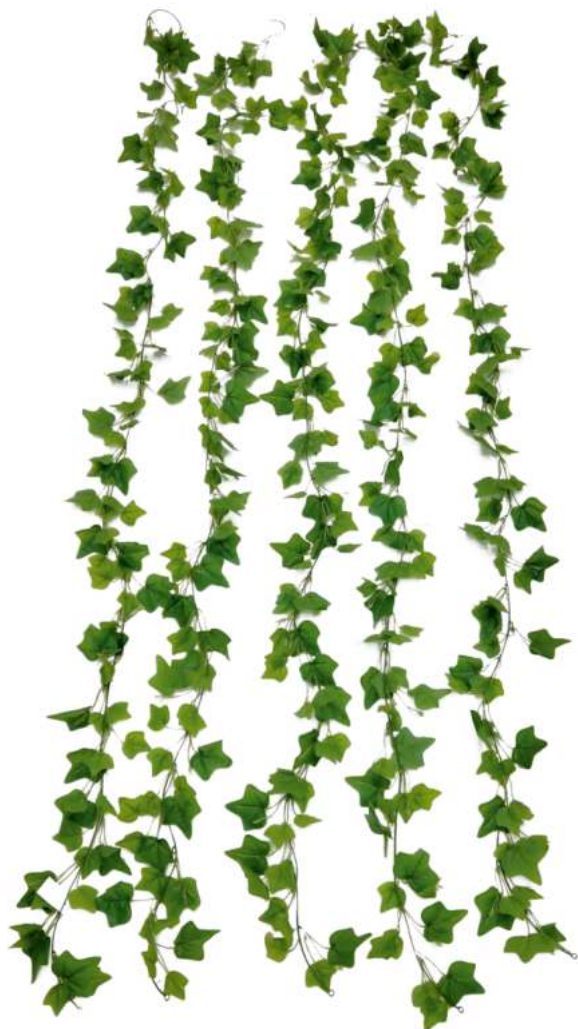

## 2.7m Big Leaves Garland (Money Plant)

52) 8105 : 9325

Height : 9 ft

Moq : 5 pcs

## 2.8m Big Spiral Leaves Garland (4 Designs)

53) 8103 : 975

Height : 9 ft

Moq : 25 pcs

A Beautiful mix of all our Creepers done at a popular Resto Bar

2.7 Mtr Hanging Creepers installed on a facade of a Club House

New Green Ficus Leaves Veil

66) 9275 : 985

Height : 7 ft

Moq : 10 pcs

New Green Ivy Leaves Veil

67) 9276 : 985

Height : 7 ft

Moq : 10 pcs

Natural Touch Ivy Leaf Veil

62) 9254 : 9175

Height : 6 ft

Moq : 6 pcs

Natural Touch Money Plant Veil

63) 9255 : 9175

Height : 6 ft

Moq : 6 pcs